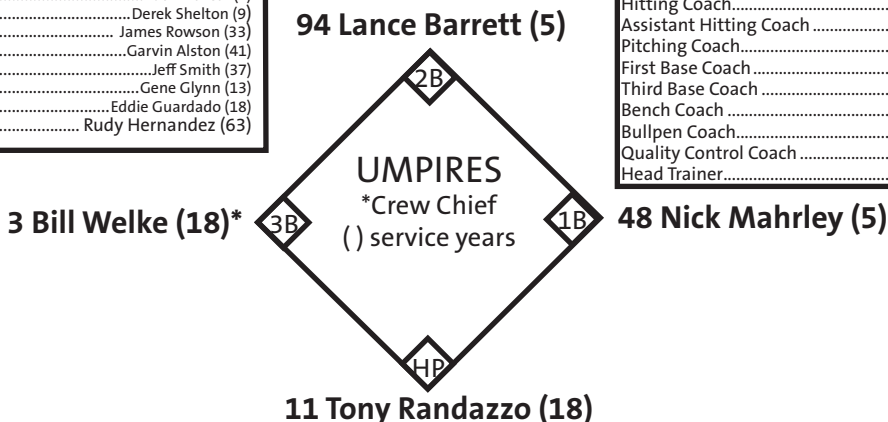

STARTING PITCHERS

STARTING PITCHERS

12 Jake Odorizzi
17 José Berríos
61 Chase De Jong

30 Brett Anderson (LHP)
37 Edwin Jackson
50 Mike Fiers

CURRENT DISABLED LIST (6): C Jason Castro (14), RHP Michael Pineda (35), LHP Adalberto Mejia (49), RHP Aaron Slegers (50), RHP Ervin Santana (54), INF Logan Morrison (99)

CURRENT DISABLED LIST (7): OF Jake Smolinski (5), RHP Jharel Cotton (45), RHP Daniel Gossett (48), RHP Kendall Graveman (49), LHP Sean Manaea (55), RHP Paul Blackburn (58), RHP Andrew Triggs (60)

Twins Coaching Staff

Manager	Paul Molitor (4)
Bench Coach	Derek Shelton (9)
Hitting Coach	James Rowson (33)
Pitching Coach	Garvin Alston (41)
First Base Coach	Jeff Smith (37)
Third Base Coach	Gene Glynn (13)
Bullpen Coach	Eddie Guardado (18)
Asst. Hitting Coach	Rudy Hernandez (63)

Athletics Coaching Staff

Manager	Bob Melvin (8)
Hitting Coach	Darren Bush (51)
Assistant Hitting Coach	Mike Aldrete (64)
Pitching Coach	Scott Emerson (52)
First Base Coach	Al Pedrique (41)
Third Base Coach	Matt Williams (4)
Bench Coach	Ryan Christenson (29)
Bullpen Coach	Marcus Jensen (59)
Quality Control Coach	Mark Kotsay (7)
Head Trainer	Nick Papareta

GAMEDAY INFORMATION

A'S NEXT GAME

Ceremonial First Pitch	TBA
Group First Pitch	TBA
Sponsor First Pitch	TBA
National Anthem	Natalie Schoreder
Official Scorer	Chris Thoms
Public Address	Dick Callahan
Television	NBCSCA
Radio	95.7 The Game
Spanish Radio	1010 KIQI

Monday, September 24, 2018
7:10 pm
at Seattle
LHP James Paxton (11-6, 3.86)
vs.
LHP Brett Anderson (4-5, 3.96)